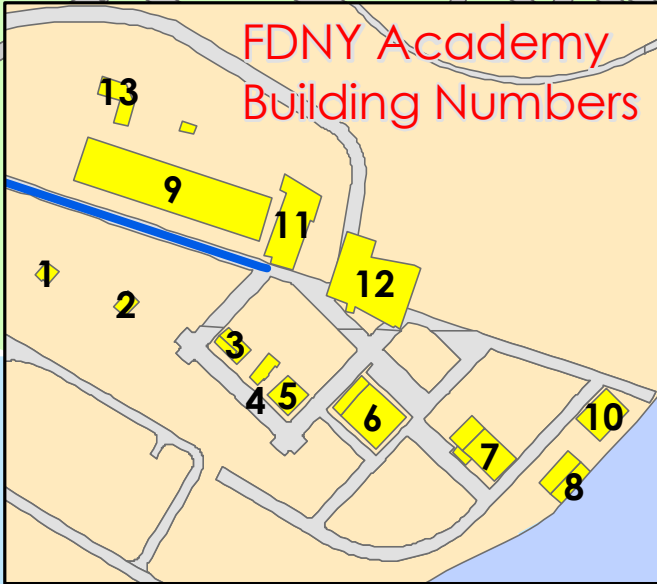

# Driving Directions to Randall's Island - from the Bronx

## FDNY Academy Building Numbers

Take Hutchinson river Pkwy south to exit 4S, I-95 South. Keep right at the fork to continue to I-95 S. Follow signs for I-278 W Bruckner Expwy. Take the exit toward FDR dr/Manhattan. Merge onto the Triboro bridge. Keep right and take the Randalls island exit toward Wards Island. Follow signs to FDNY training Academy.